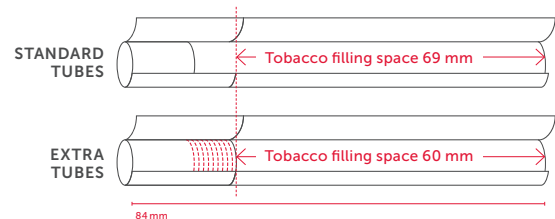

Filling Machine

GIZEH Silver Tip Duo

Adjustable for STANDARD or EXTRA filter tubes.