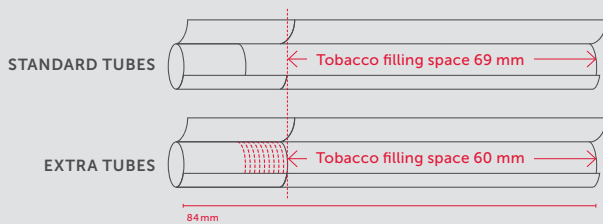

STANDARD- & EXTRA FILTER TUBES

Space for savings inside

We offer STANDARD and EXTRA filter tubes in two different filter lengths. The shorter filling space of the EXTRA filter tubes means that consumers can save tobacco.